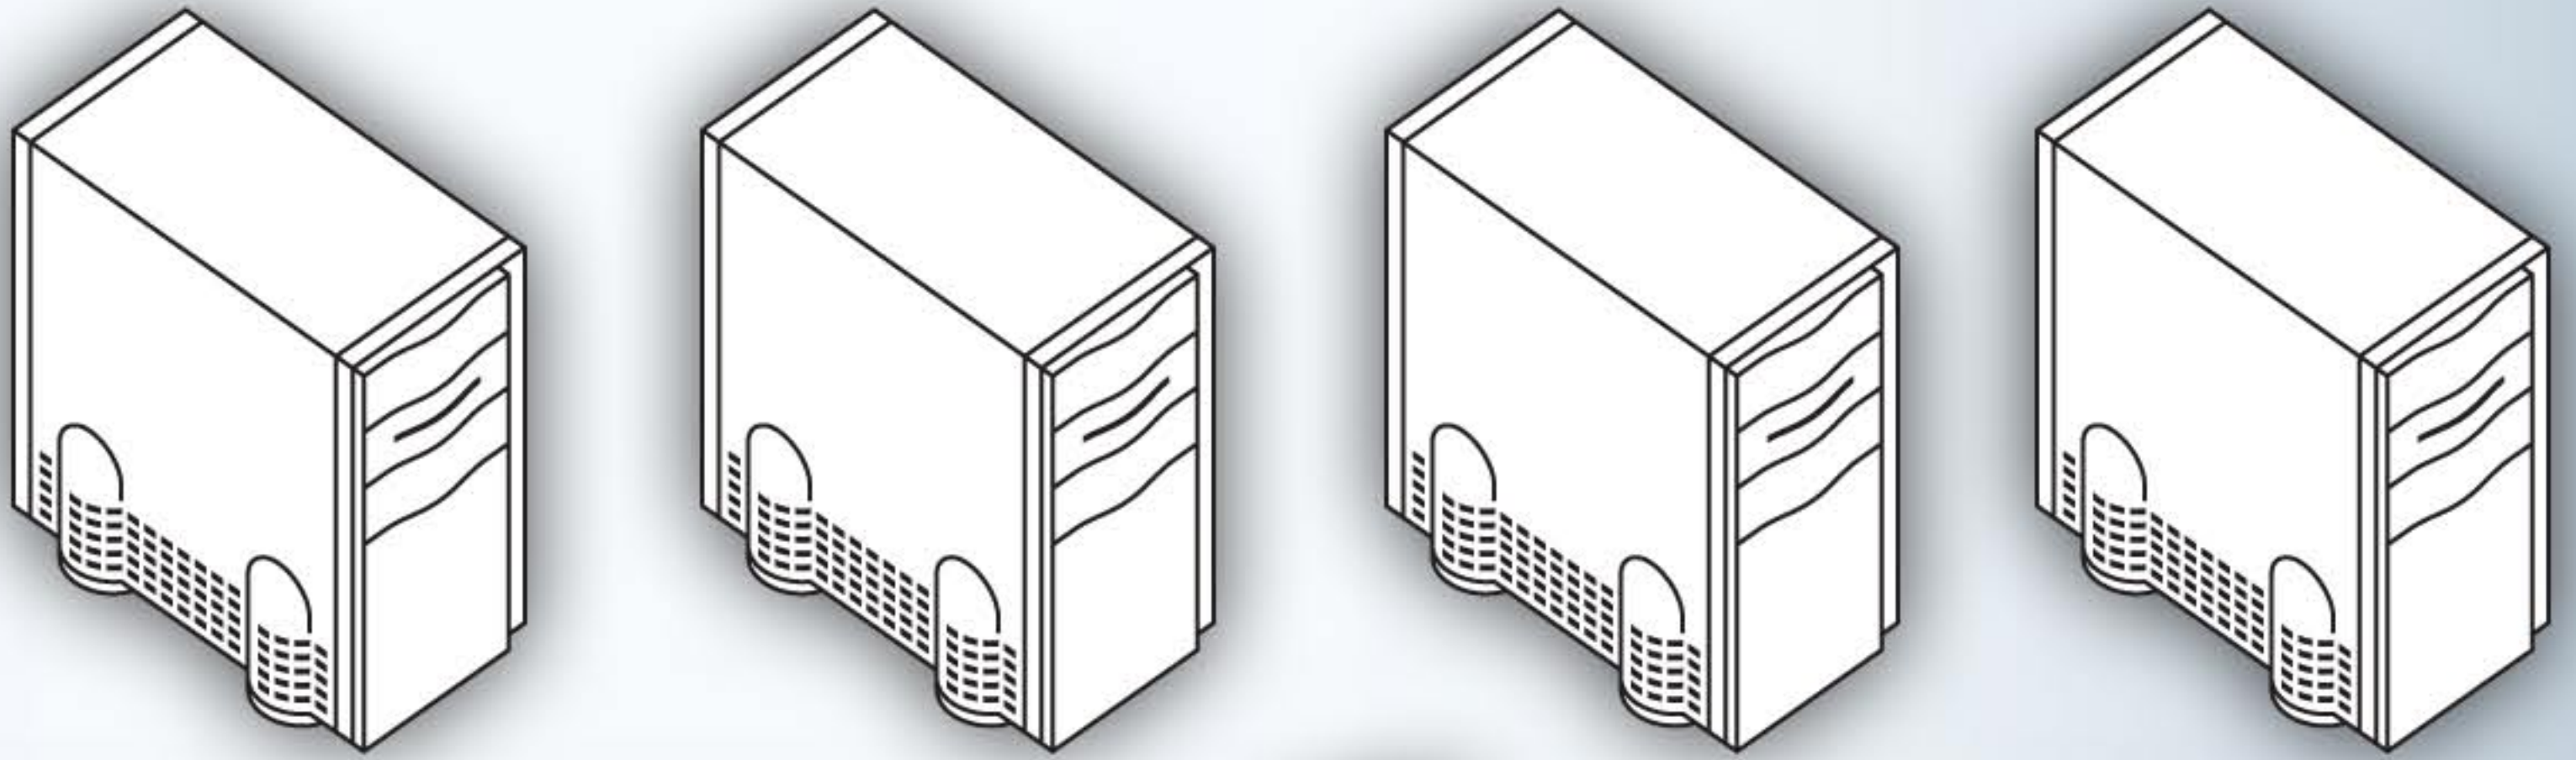

**LifeSize® Communicator™
Traversal Server**

**LifeSize® Communicator™
Multipoint Server**

**Microsoft
Exchange**

**Microsoft
OCS Server**

**VOIP
Gateway**

**IP
PBX**

**LifeSize® Communicator™
Client Software**

**IM Chat
VOIP
Directory Presence**

- HD interoperability with standards-based H.264 systems
- Continuous Presence MCU
- Firewall traversal