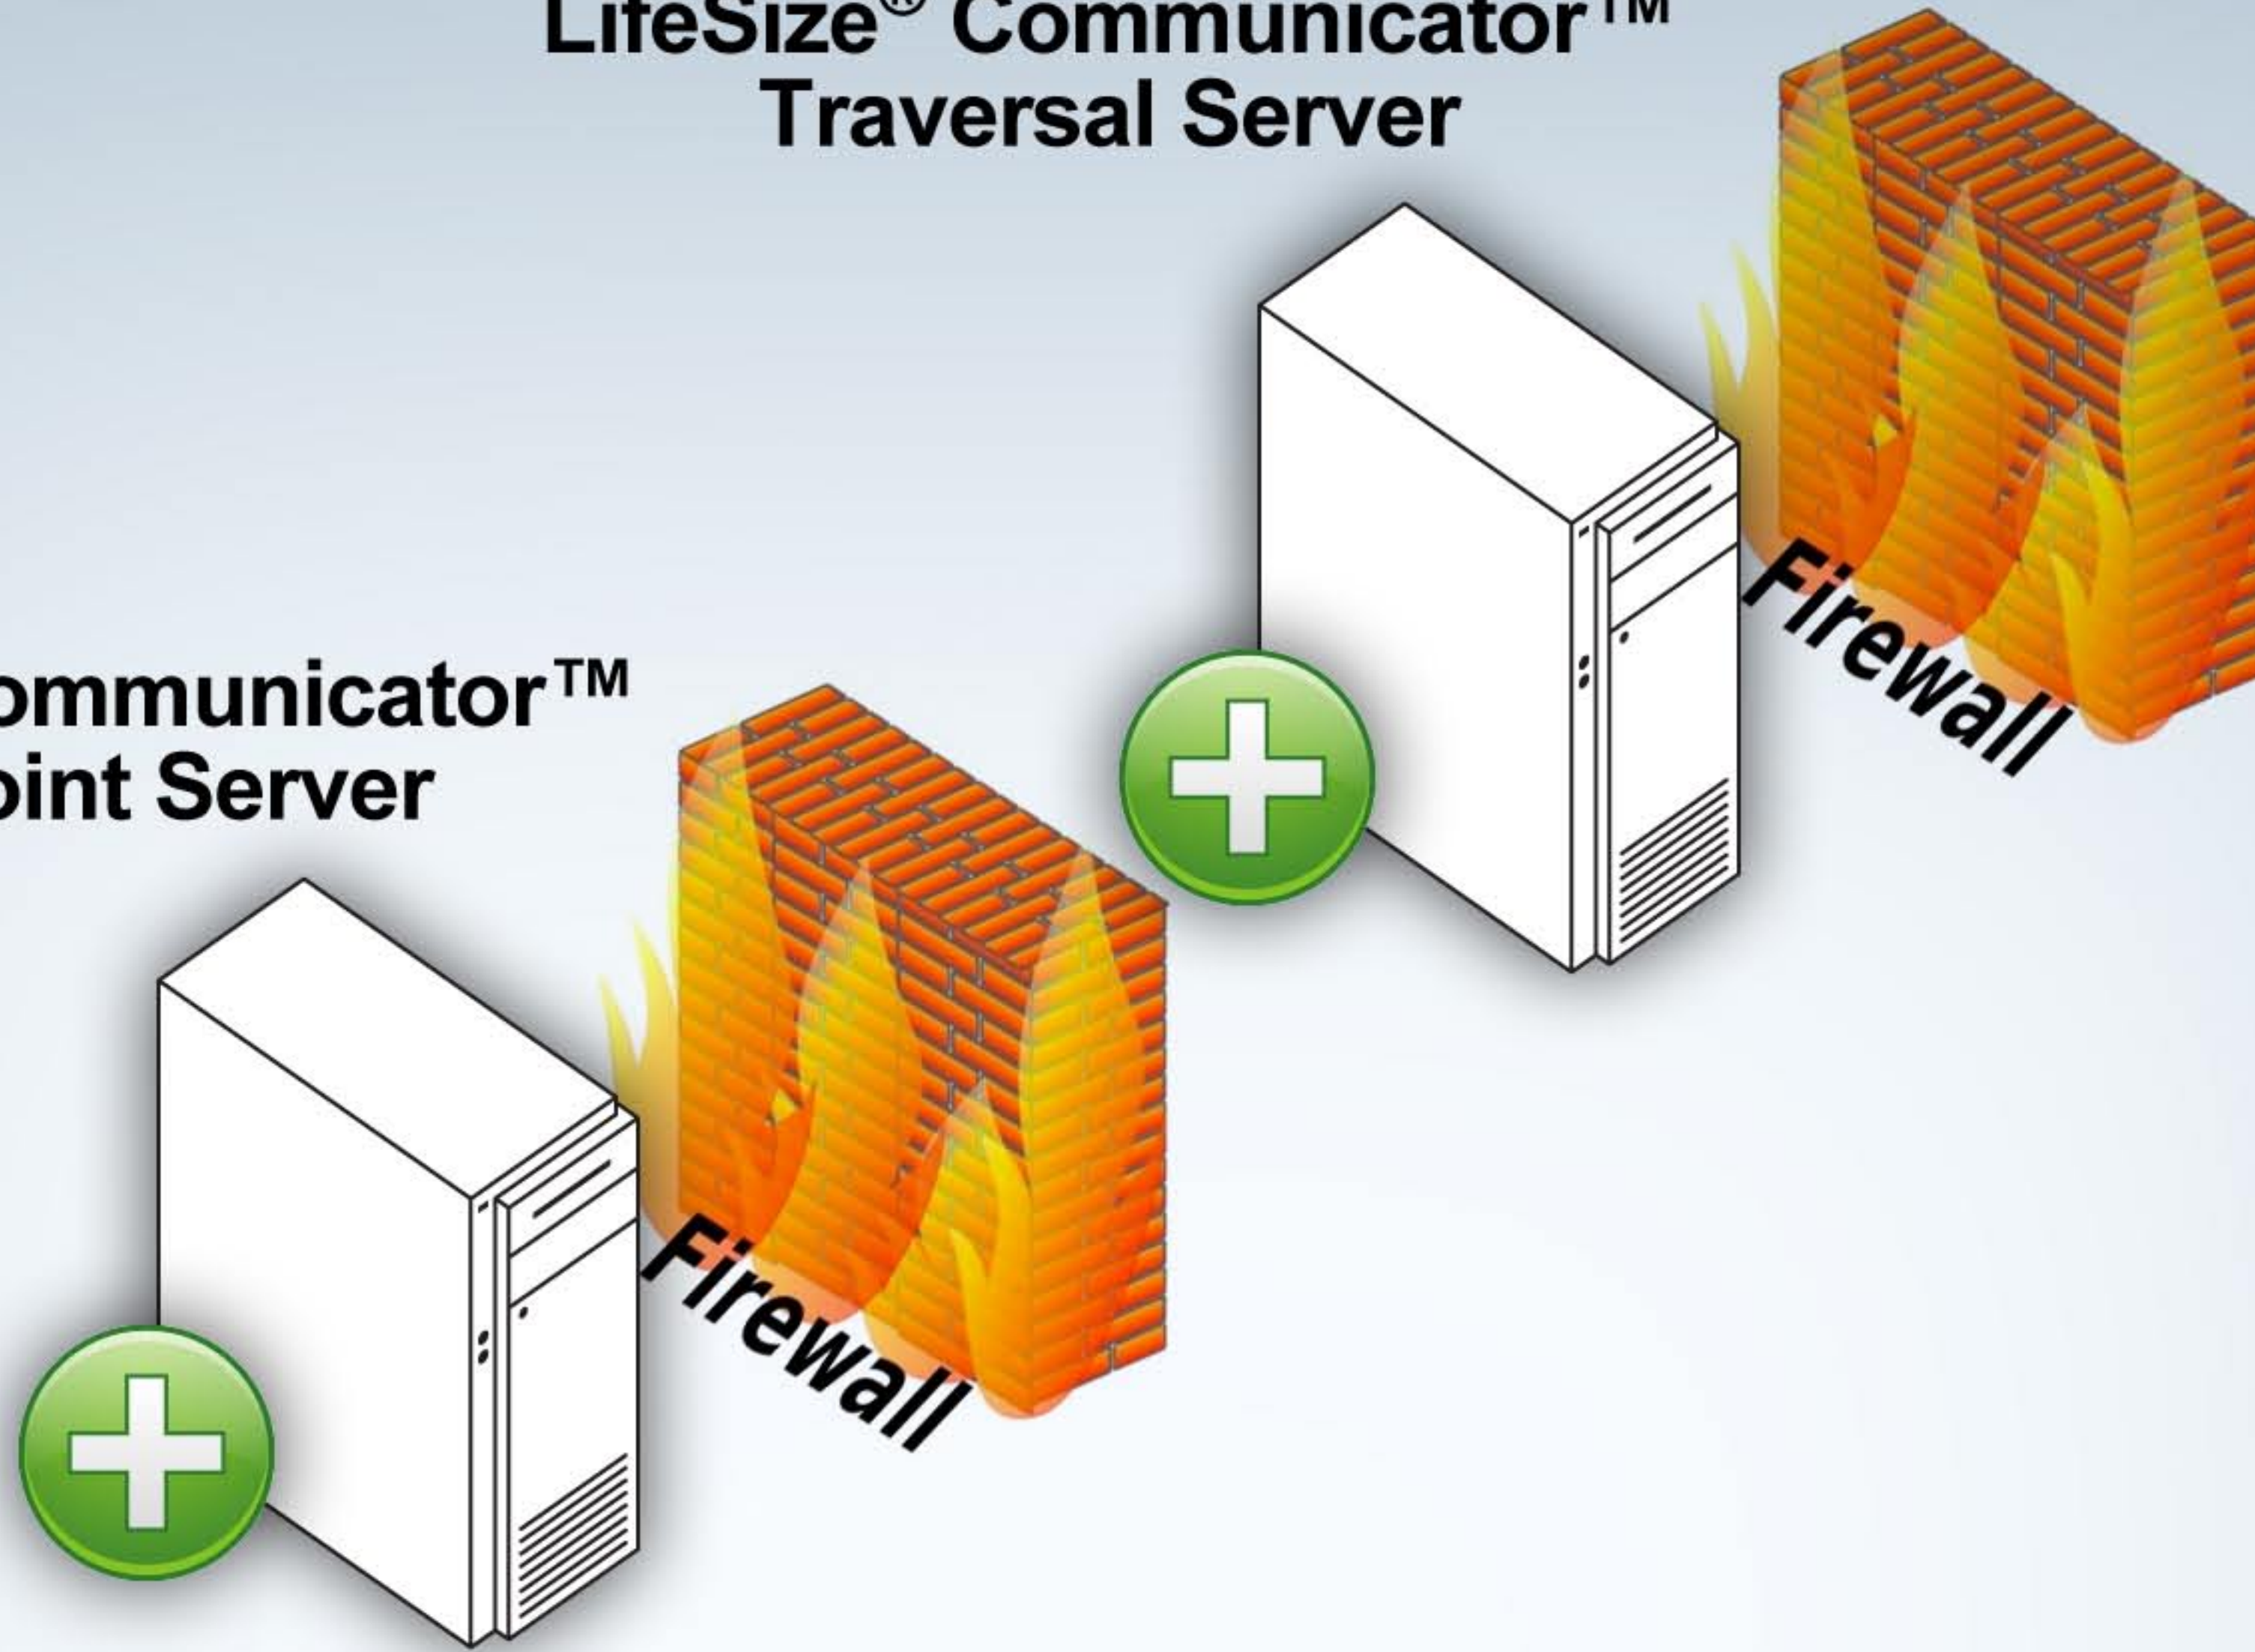

**LifeSize® Communicator™
Traversal Server**

**LifeSize® Communicator™
Multipoint Server**

**Microsoft
Exchange**

**Microsoft
OCS Server**

**VOIP
Gateway**

**IP
PBX**

**LifeSize® Communicator™
Client Software**

**IM Chat
VOIP
Directory Presence**

- HD interoperability with standards-based H.264 systems
- Continuous Presence MCU
- Firewall traversal